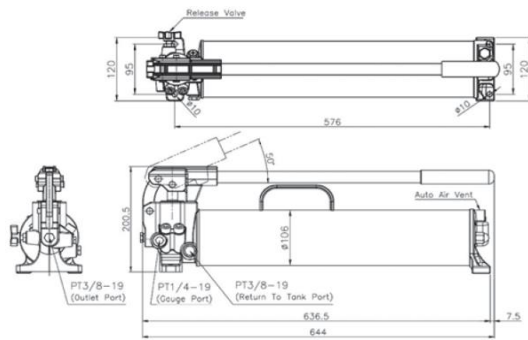

# High capacity hand pumps

**ESP-25**

**ESP-50**

Model	Oil capacity	Tank capacity	Volume per stroke (cc/cycle)		Piston stroke	Max. hand effort	Weight	Pressure
			at 700 bar	at 20 bar				
ESP-25	2500cc	2800cc	2,94	41	26mm	38,5kg	8,6kg	700 bar
ESP-50	5000cc	5500cc	2,94	41	26mm	38,5kg	14,5kg	700 bar