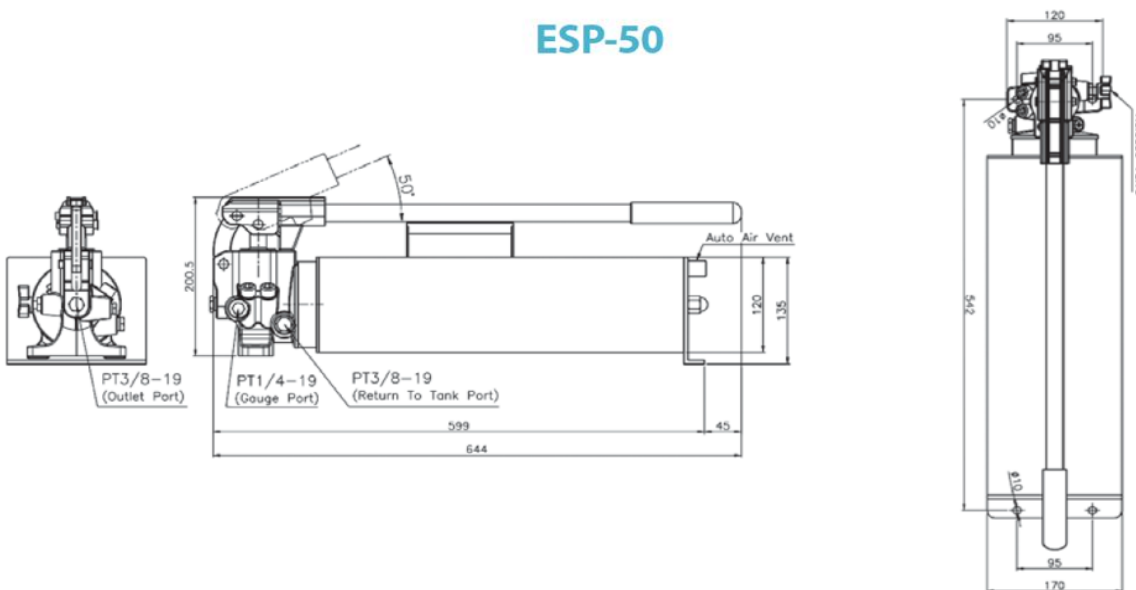

# High capacity hand pumps

**ESP-25**

**ESP-50**

Model	Oil capacity	Tank capacity	Volume per stroke (cc/cycle)		Piston stroke	Max. hand effort	Weight	Pressure
			at 700 bar	at 20 bar				
ESP-25	2500cc	2800cc	2,94	41	26mm	38,5kg	8,6kg	700 bar
ESP-50	5000cc	5500cc	2,94	41	26mm	38,5kg	14,5kg	700 bar